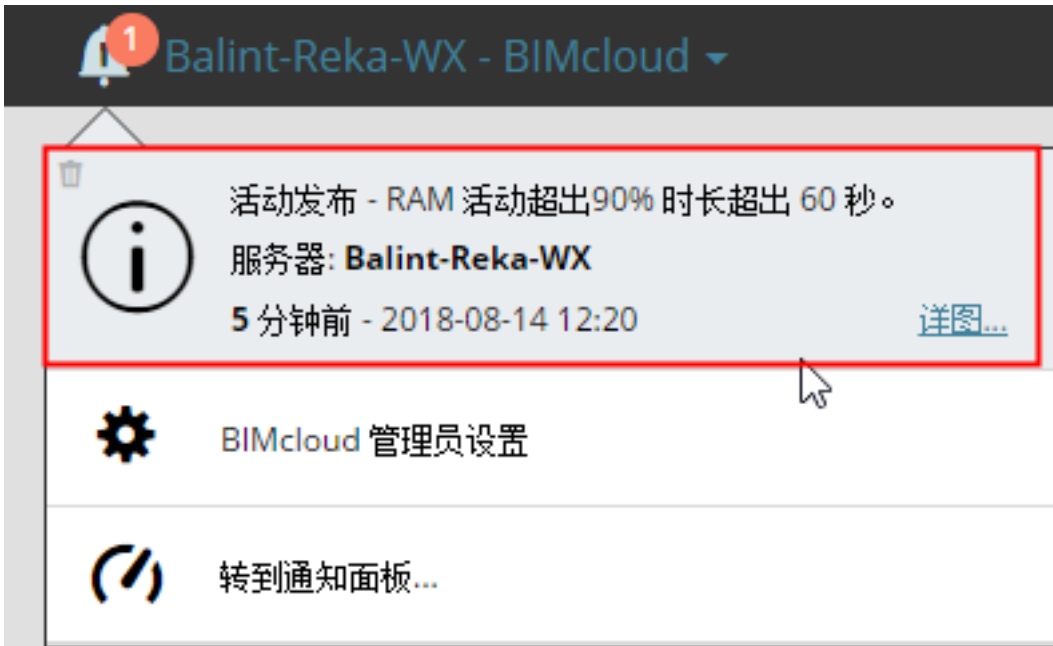

✘ Failed
2017-11-29 12:47

The last attempt to create a BIMcloud Server Backup failed. If retry does not help, please contact Technical Support.

#####

#####

#####, #####BIMcloud Manager#####/#####

###

1. #####
2. ## ## #####